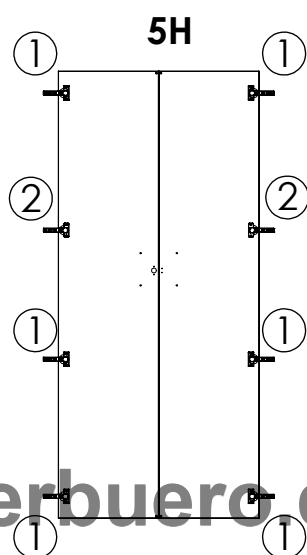

M60EC004

1 / 1

Assembling scheme

Required tools:

Hardware:

Hinge positions

1H/2H/3H

4H

5H

6H

4

With lock

M60EC103				1		2		3		
EN	Assembling scheme			15/18 M42B0001	x8	5/11x34 M42B0022	x8	∅8x30 M42H0001	x8	
DE	Montageschema									
FR	Schéma d'assemblage									
<p>a - x1</p>		<p>b - x1 c - x2 d - x1</p>		4		5		6		
				∅4/18 M45A3013	x8	∅10/13 M45A2029	x4	4.5x45 M42A0110	x2	
				7		8		9		
				4,0x15 M42A0056	*	6,3x13 M42C0029	*	20x17 M42J0027	*	