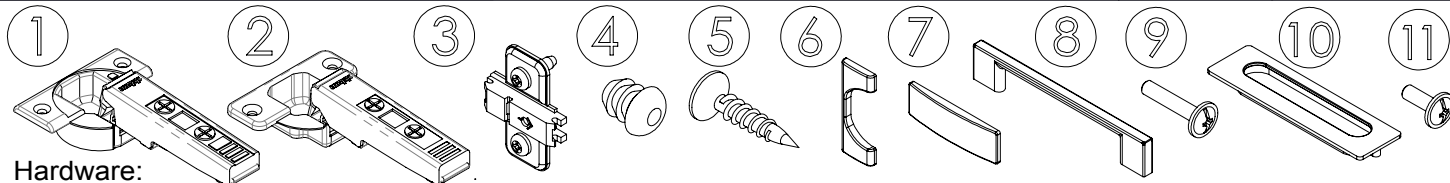

M60EC004

1 / 1

Assembling scheme

Required tools:

Hardware:

Hinge positions

1H/2H/3H

4H

5H

6H

4

With lock

M60EC103				1		2		3		
EN	Assembling scheme			15/18 M42B0001	x8	5/11x34 M42B0022	x8	∅8x30 M42H0001	x8	
DE	Montageschema									
FR	Schéma d'assemblage									
<p>a - x1</p>		<p>b - x1 c - x2 d - x1</p>		4		5		6		
				∅4/18 M45A3013	x8	∅10/13 M45A2029	x4	4.5x45 M42A0110	x2	
				7		8		9		
				4,0x15 M42A0056	*	6,3x13 M42C0029	*	20x17 M42J0027	*	