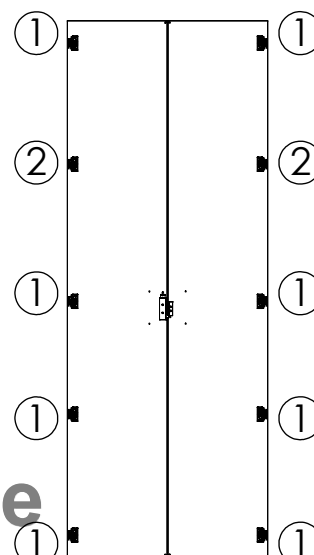

M60EC004

1 / 1

Assembling scheme

Required tools:

Hardware:

Hinge positions

1H/2H/3H

4H

5H

6H

4

With lock

M60EC103				1		2		3		
EN	Assembling scheme			15/18 M42B0001	x8	5/11x34 M42B0022	x8	∅8x30 M42H0001	x8	
DE	Montageschema									
FR	Schéma d'assemblage									
<p>a - x1</p>		<p>b - x1 c - x2 d - x1</p>		4		5		6		
				∅4/18 M45A3013	x8	∅10/13 M45A2029	x4	4.5x45 M42A0110	x2	
				7		8		9		
				4,0x15 M42A0056	*	6,3x13 M42C0029	*	20x17 M42J0027	*	