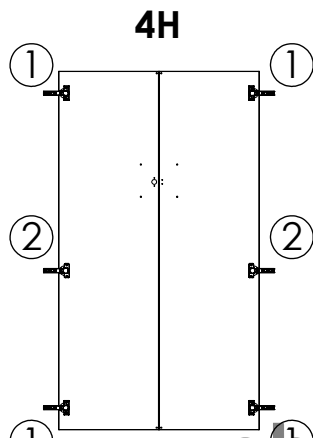

M60EC004

1 / 1

Assembling scheme

Required tools:

Hardware:

Hinge positions

1H/2H/3H

4H

5H

6H

4

With lock

M60EC103				1		2		3		
EN	Assembling scheme			15/18 M42B0001	x8	5/11x34 M42B0022	x8	∅8x30 M42H0001	x8	
DE	Montageschema									
FR	Schéma d'assemblage									
<p>a - x1</p>		<p>b - x1 c - x2 d - x1</p>		4		5		6		
				∅4/18 M45A3013	x8	∅10/13 M45A2029	x4	4.5x45 M42A0110	x2	
				7		8		9		
				4,0x15 M42A0056	*	6,3x13 M42C0029	*	20x17 M42J0027	*	