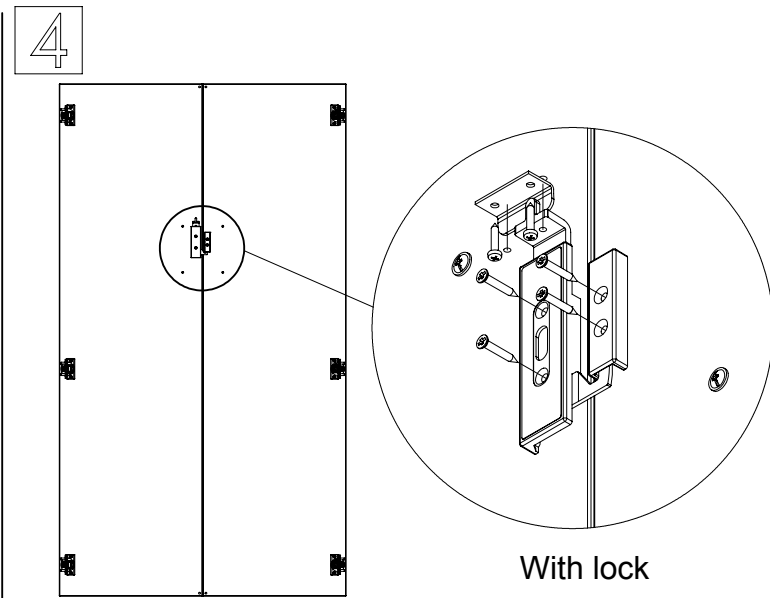

M60EC004

1 / 1

Assembling scheme

Required tools:

Hardware:

Hinge positions

1H/2H/3H

4H

5H

6H

4

With lock

M60EC103				1		2		3		
EN	Assembling scheme			15/18 M42B0001	x8	5/11x34 M42B0022	x8	∅8x30 M42H0001	x8	
DE	Montageschema									
FR	Schéma d'assemblage									
<p>a - x1</p>		<p>b - x1 c - x2 d - x1</p>		4		5		6		
				∅4/18 M45A3013	x8	∅10/13 M45A2029	x4	4.5x45 M42A0110	x2	
				7		8		9		
				4,0x15 M42A0056	*	6,3x13 M42C0029	*	20x17 M42J0027	*	