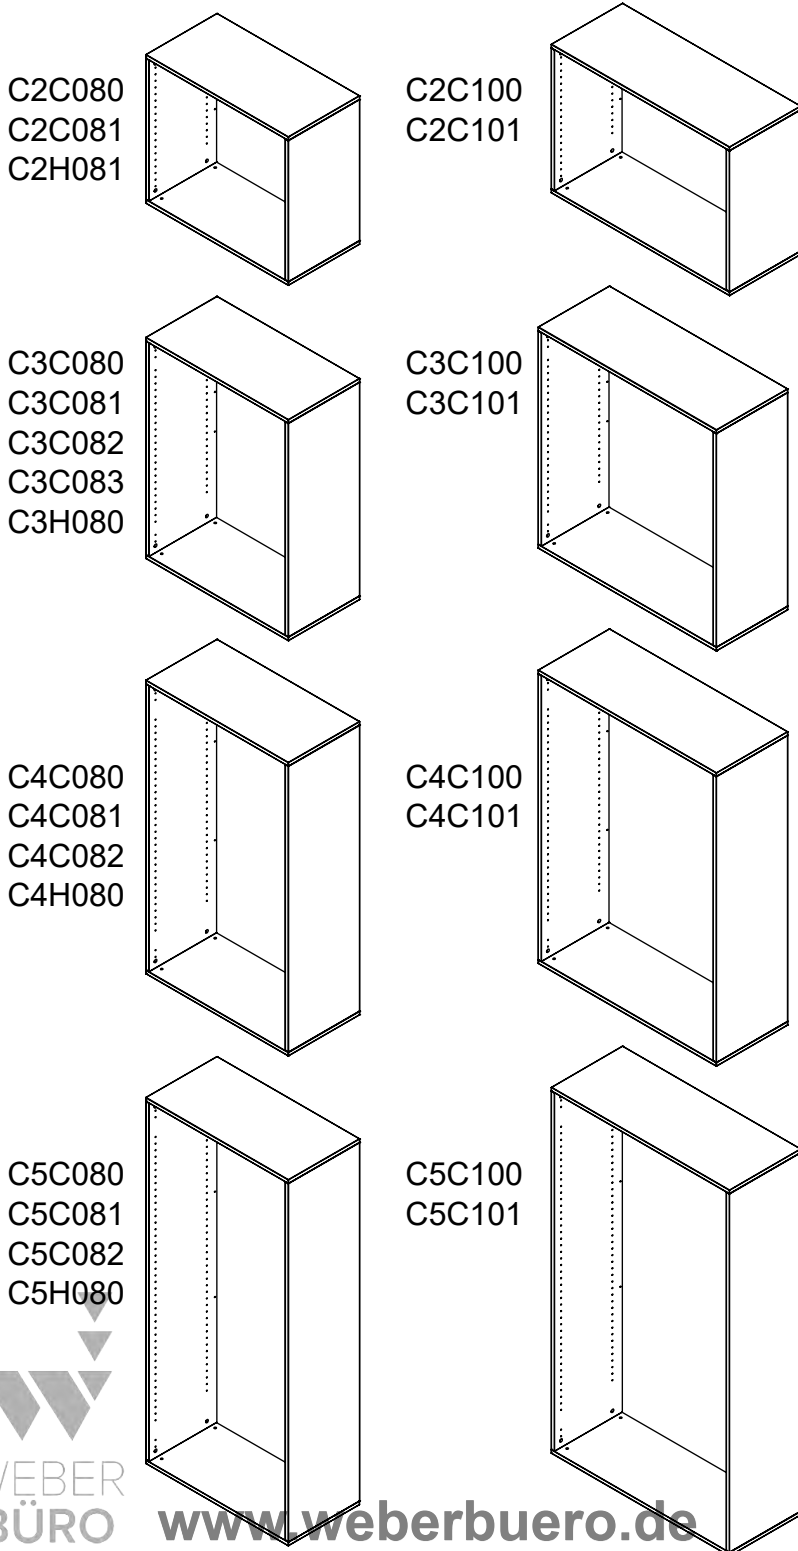

M60EC004

1 / 1

Assembling scheme

Required tools:

Hardware:

Hinge positions

1H/2H/3H

4H

5H

6H

4

With lock

M60EC103				1		2		3		
EN	Assembling scheme			15/18 M42B0001	x8	5/11x34 M42B0022	x8	∅8x30 M42H0001	x8	
DE	Montageschema									
FR	Schéma d'assemblage									
<p>a - x1</p>		<p>b - x1 c - x2 d - x1</p>		4		5		6		
				∅4/18 M45A3013	x8	∅10/13 M45A2029	x4	4.5x45 M42A0110	x2	
				7		8		9		
				4,0x15 M42A0056	*	6,3x13 M42C0029	*	20x17 M42J0027	*	