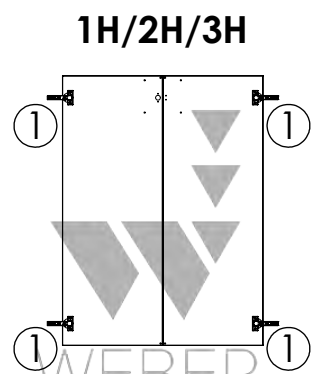

M60EC004

1 / 1

Assembling scheme

Required tools:

Hardware:

Hinge positions

1H/2H/3H

4H

5H

6H

4

With lock

M60EC103				1		2		3		
EN	Assembling scheme			15/18 M42B0001	x8	5/11x34 M42B0022	x8	∅8x30 M42H0001	x8	
DE	Montageschema									
FR	Schéma d'assemblage									
<p>a - x1</p>		<p>b - x1 c - x2 d - x1</p>		4		5		6		
				∅4/18 M45A3013	x8	∅10/13 M45A2029	x4	4.5x45 M42A0110	x2	
				7		8		9		
				4,0x15 M42A0056	*	6,3x13 M42C0029	*	20x17 M42J0027	*	