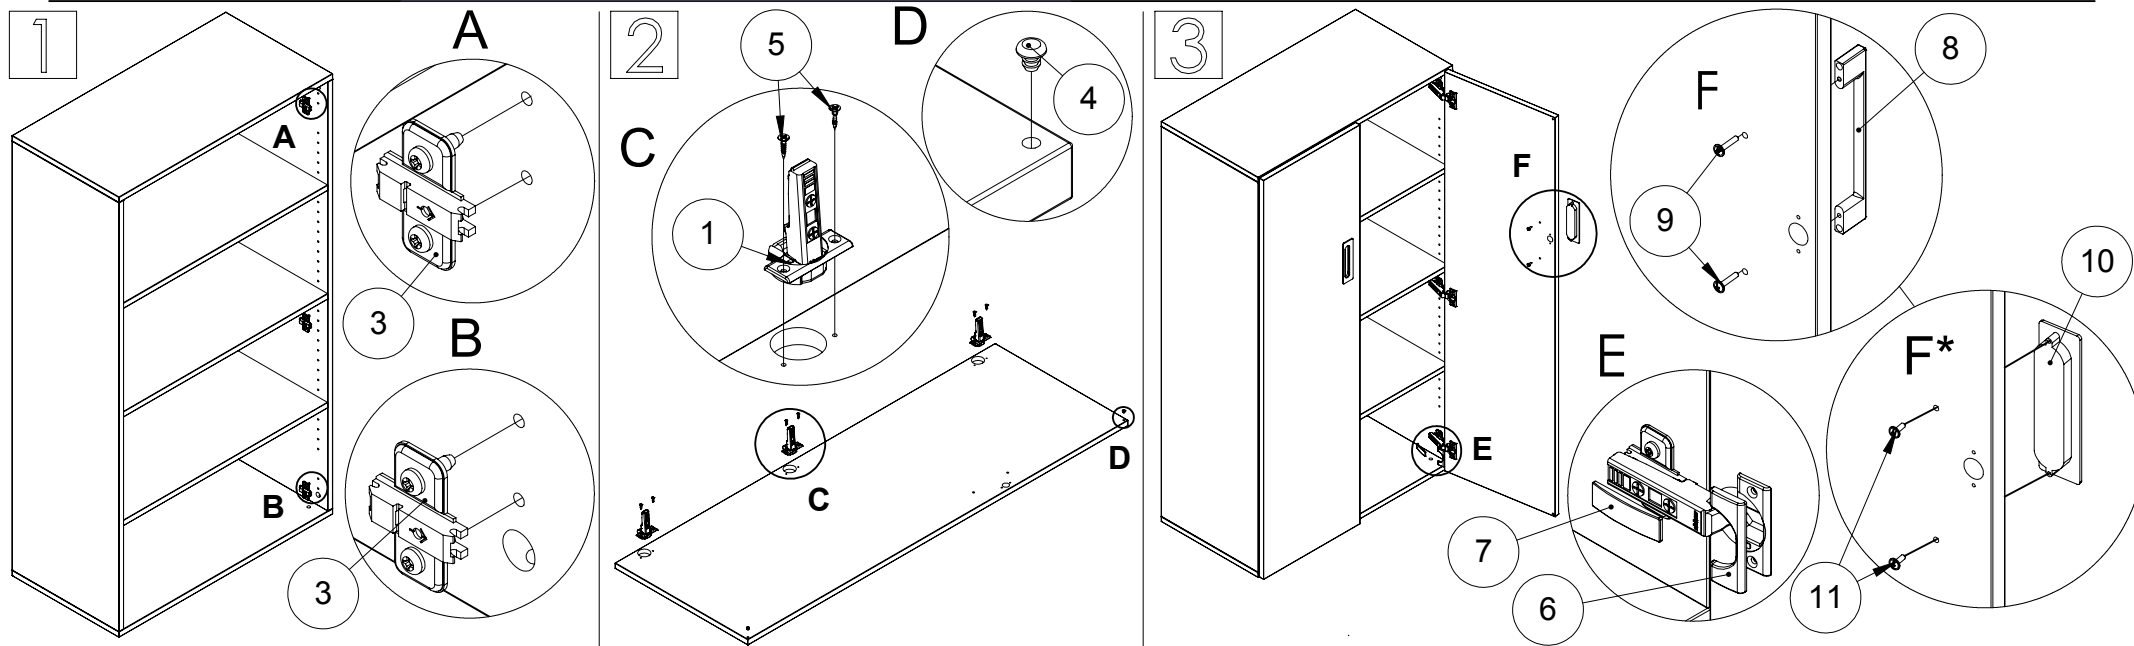

M60EC004

1 / 1

Assembling scheme

Required tools:

Hardware:

Hinge positions

1H/2H/3H

4H

5H

6H

4

With lock

M60EC103				1		2		3		
EN	Assembling scheme			15/18 M42B0001	x8	5/11x34 M42B0022	x8	∅8x30 M42H0001	x8	
DE	Montageschema									
FR	Schéma d'assemblage									
<p>a - x1</p>		<p>b - x1 c - x2 d - x1</p>		4		5		6		
				∅4/18 M45A3013	x8	∅10/13 M45A2029	x4	4.5x45 M42A0110	x2	
				7		8		9		
				4,0x15 M42A0056	*	6,3x13 M42C0029	*	20x17 M42J0027	*	