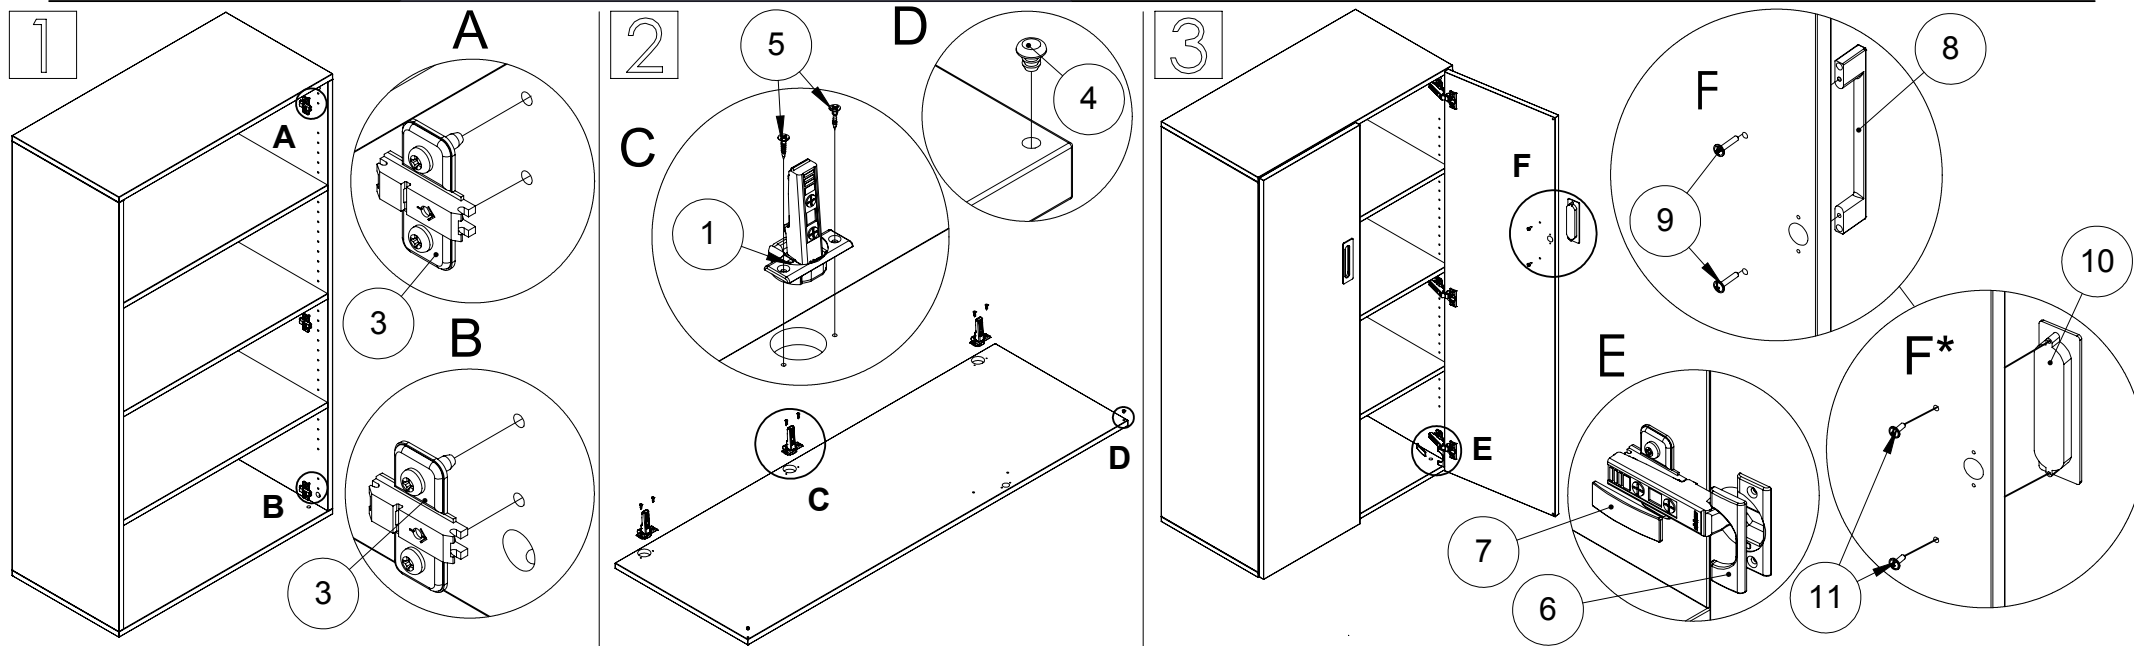

M60EC004

1 / 1

Assembling scheme

Required tools:

Hardware:

Hinge positions

1H/2H/3H

4H

5H

6H

4

With lock

<b>M60EC103</b>			①		②		③		
EN	Assembling scheme		15/18 M42B0001	x8	5/11x34 M42B0022	x8	∅8x30 M42H0001	x8	
DE	Montageschema								
FR	Schéma d'assemblage								
<p>a - x1</p>		<p>b - x1 c - x2 d - x1</p>		④		⑤		⑥	
				∅4/18 M45A3013	x8	∅10/13 M45A2029	x4	4.5x45 M42A0110	x2
				⑦		⑧		⑨	
				4,0x15 M42A0056	*	6,3x13 M42C0029	*	20x17 M42J0027	*