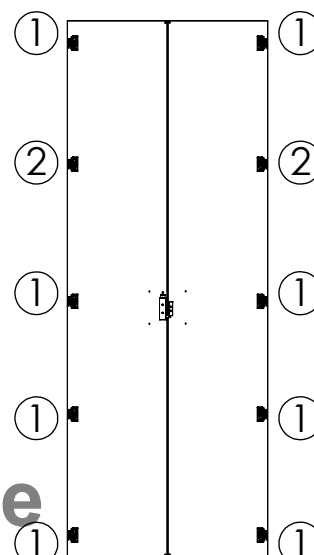

M60EC004

1 / 1

Assembling scheme

Required tools:

Hardware:

Hinge positions

1H/2H/3H

4H

5H

6H

4

With lock

<b>M60EC103</b>			①		②		③		
EN	Assembling scheme		15/18 M42B0001	x8	5/11x34 M42B0022	x8	∅8x30 M42H0001	x8	
DE	Montageschema								
FR	Schéma d'assemblage								
<p>a - x1</p>		<p>b - x1 c - x2 d - x1</p>		④		⑤		⑥	
				∅4/18 M45A3013	x8	∅10/13 M45A2029	x4	4.5x45 M42A0110	x2
				⑦		⑧		⑨	
				4,0x15 M42A0056	*	6,3x13 M42C0029	*	20x17 M42J0027	*