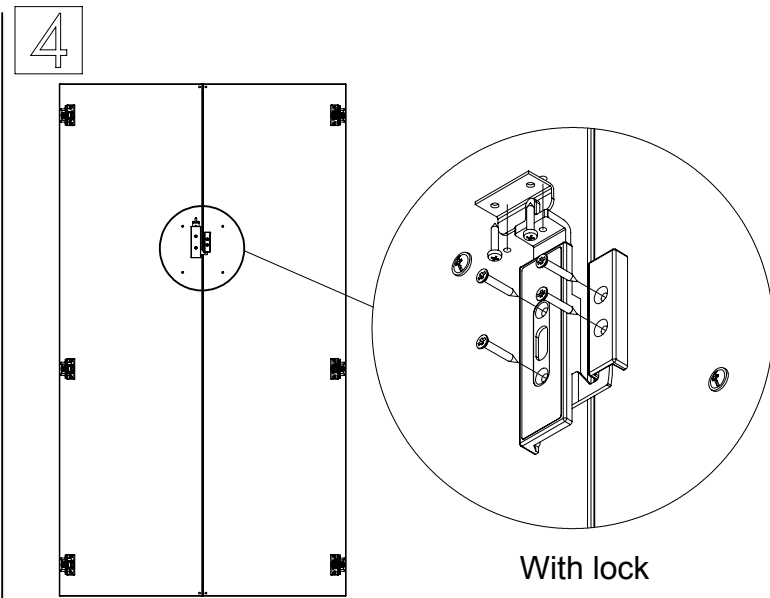

M60EC004

1 / 1

Assembling scheme

Required tools:

Hardware:

Hinge positions

1H/2H/3H

4H

5H

6H

4

With lock

<b>M60EC103</b>			①		②		③		
EN	Assembling scheme		15/18 M42B0001	x8	5/11x34 M42B0022	x8	∅8x30 M42H0001	x8	
DE	Montageschema								
FR	Schéma d'assemblage								
<p>a - x1</p>		<p>b - x1 c - x2 d - x1</p>		④		⑤		⑥	
				∅4/18 M45A3013	x8	∅10/13 M45A2029	x4	4.5x45 M42A0110	x2
				⑦		⑧		⑨	
				4,0x15 M42A0056	*	6,3x13 M42C0029	*	20x17 M42J0027	*