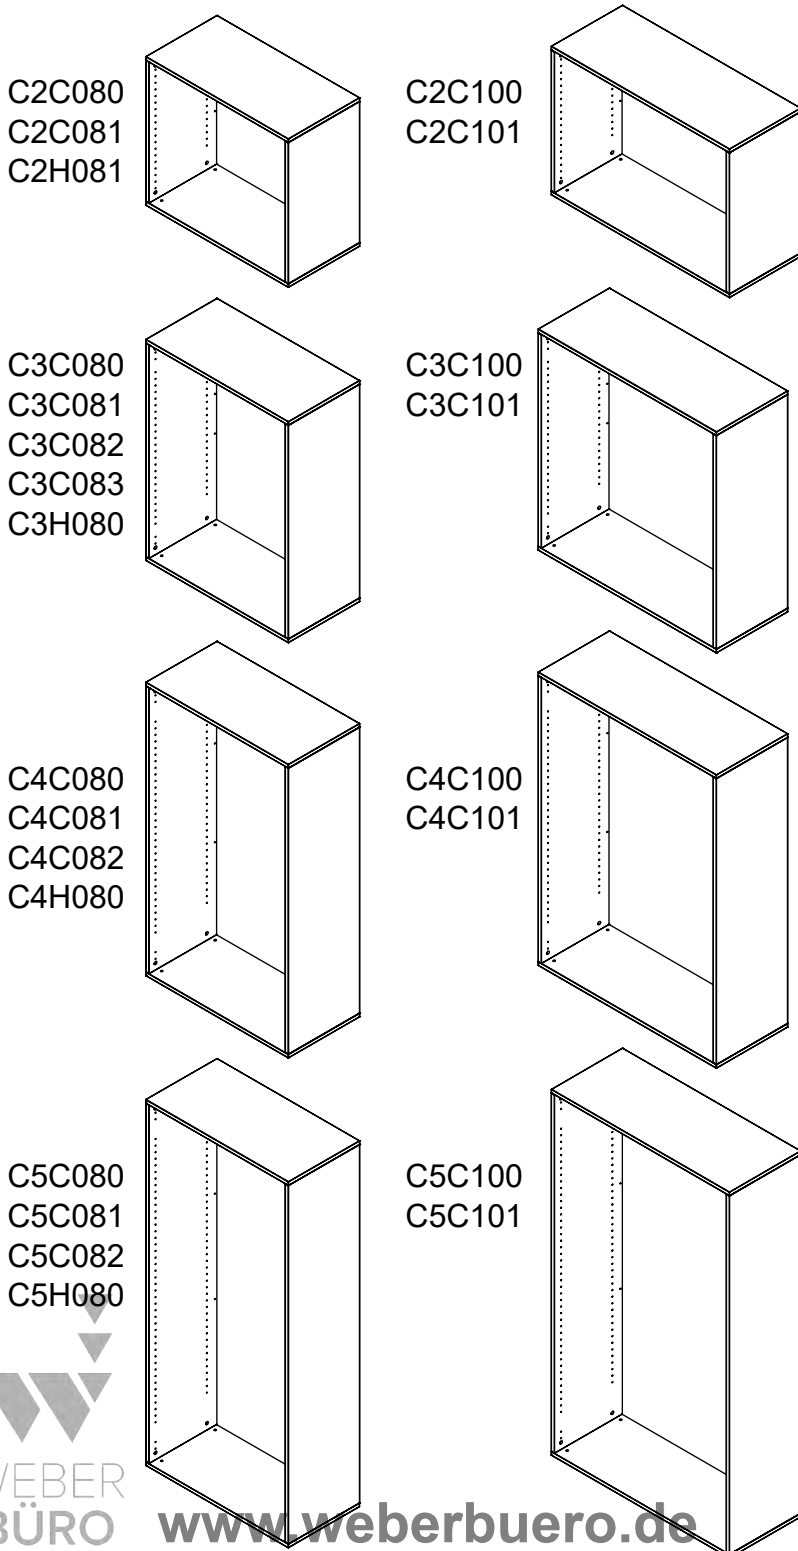

M60EC004

1 / 1

Assembling scheme

Required tools:

Hardware:

Hinge positions

1H/2H/3H

4H

5H

6H

4

With lock

<b>M60EC103</b>			①		②		③		
EN	Assembling scheme		15/18 M42B0001	x8	5/11x34 M42B0022	x8	∅8x30 M42H0001	x8	
DE	Montageschema								
FR	Schéma d'assemblage								
<p>a - x1</p>		<p>b - x1 c - x2 d - x1</p>		④		⑤		⑥	
				∅4/18 M45A3013	x8	∅10/13 M45A2029	x4	4.5x45 M42A0110	x2
				⑦		⑧		⑨	
				4,0x15 M42A0056	*	6,3x13 M42C0029	*	20x17 M42J0027	*