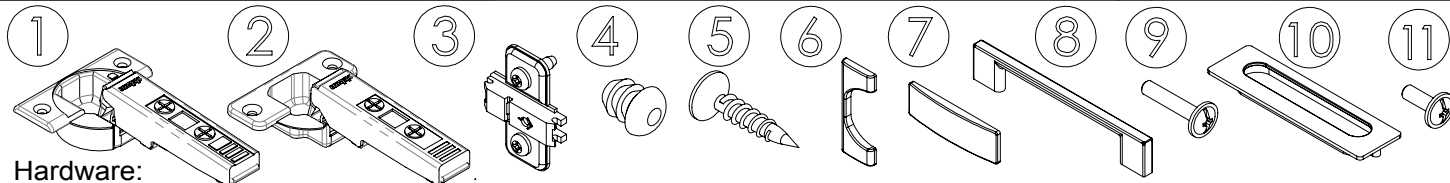

M60EC004

1 / 1

Assembling scheme

Required tools:

Hardware:

Hinge positions

1H/2H/3H

4H

5H

6H

4

With lock

<b>M60EC103</b>			①		②		③		
EN	Assembling scheme		15/18 M42B0001	x8	5/11x34 M42B0022	x8	∅8x30 M42H0001	x8	
DE	Montageschema								
FR	Schéma d'assemblage								
<p>a - x1</p>		<p>b - x1 c - x2 d - x1</p>		④		⑤		⑥	
				∅4/18 M45A3013	x8	∅10/13 M45A2029	x4	4.5x45 M42A0110	x2
				⑦		⑧		⑨	
				4,0x15 M42A0056	*	6,3x13 M42C0029	*	20x17 M42J0027	*