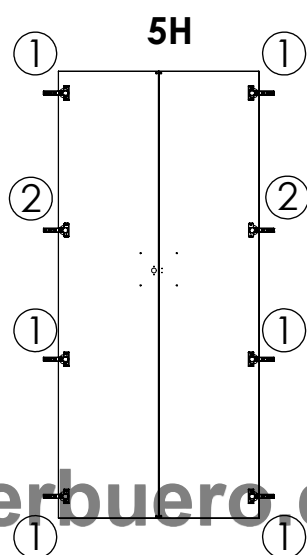

M60EC004

1 / 1

Assembling scheme

Required tools:

Hardware:

Hinge positions

1H/2H/3H

4H

5H

6H

4

With lock

<b>M60EC103</b>			①		②		③		
EN	Assembling scheme		15/18 M42B0001	x8	5/11x34 M42B0022	x8	∅8x30 M42H0001	x8	
DE	Montageschema								
FR	Schéma d'assemblage								
<p>a - x1</p>		<p>b - x1 c - x2 d - x1</p>		④		⑤		⑥	
				∅4/18 M45A3013	x8	∅10/13 M45A2029	x4	4.5x45 M42A0110	x2
				⑦		⑧		⑨	
				4,0x15 M42A0056	*	6,3x13 M42C0029	*	20x17 M42J0027	*