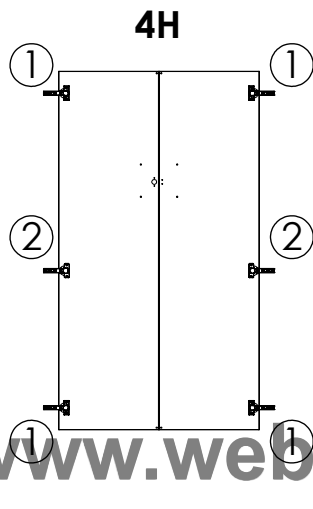

M60EC004

1 / 1

Assembling scheme

Required tools:

Hardware:

Hinge positions

1H/2H/3H

4H

5H

6H

4

With lock

<b>M60EC103</b>			①		②		③		
EN	Assembling scheme		15/18 M42B0001	x8	5/11x34 M42B0022	x8	∅8x30 M42H0001	x8	
DE	Montageschema								
FR	Schéma d'assemblage								
<p>a - x1</p>		<p>b - x1 c - x2 d - x1</p>		④		⑤		⑥	
				∅4/18 M45A3013	x8	∅10/13 M45A2029	x4	4.5x45 M42A0110	x2
				⑦		⑧		⑨	
				4,0x15 M42A0056	*	6,3x13 M42C0029	*	20x17 M42J0027	*