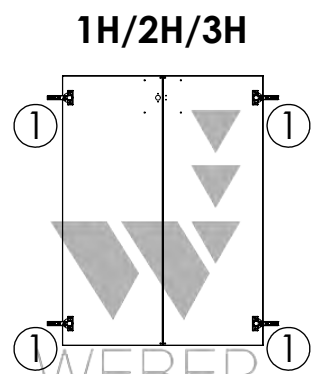

M60EC004

1 / 1

Assembling scheme

Required tools:

Hardware:

Hinge positions

1H/2H/3H

4H

5H

6H

4

With lock

<b>M60EC103</b>			①		②		③		
EN	Assembling scheme		15/18 M42B0001	x8	5/11x34 M42B0022	x8	∅8x30 M42H0001	x8	
DE	Montageschema								
FR	Schéma d'assemblage								
<p>a - x1</p>		<p>b - x1 c - x2 d - x1</p>		④		⑤		⑥	
				∅4/18 M45A3013	x8	∅10/13 M45A2029	x4	4.5x45 M42A0110	x2
				⑦		⑧		⑨	
				4,0x15 M42A0056	*	6,3x13 M42C0029	*	20x17 M42J0027	*